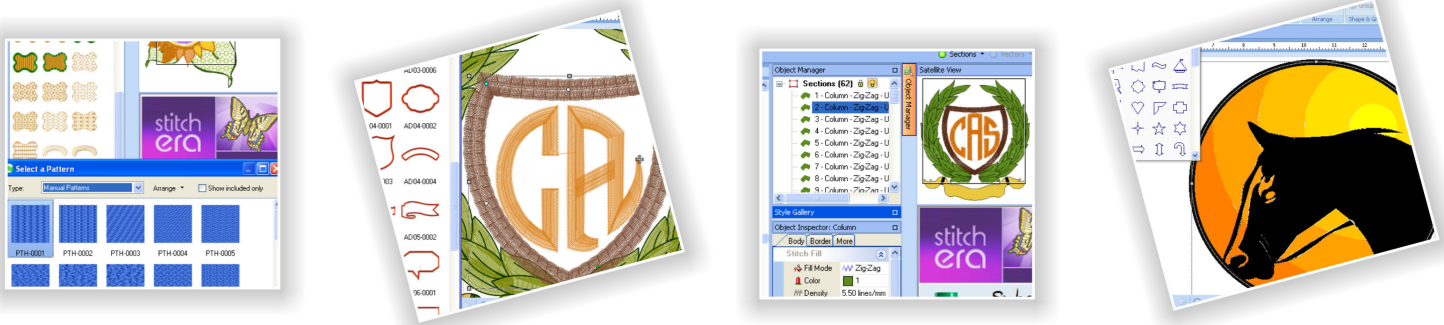

Stitch Era Universal

Stitch Era Universal can only be handed out by Sierra Technology Group Dealers authorized by means of a distribution arrangement.

Stitch Era Universal works as long as it is connected to the Internet. The application includes advertisements. This is the way chosen to be able to continue its development and keep the product always up to date.

When running Stitch Era Universal, the first shown window includes the Information of the Authorized Dealer that has handed out the software copy.

The software is compatible with the most embroidery machines, either industrial or domestic. The professional user looking for autonomy and more features will be able to choose one of the optional available solutions.

Product Features

Design Management and Conversions