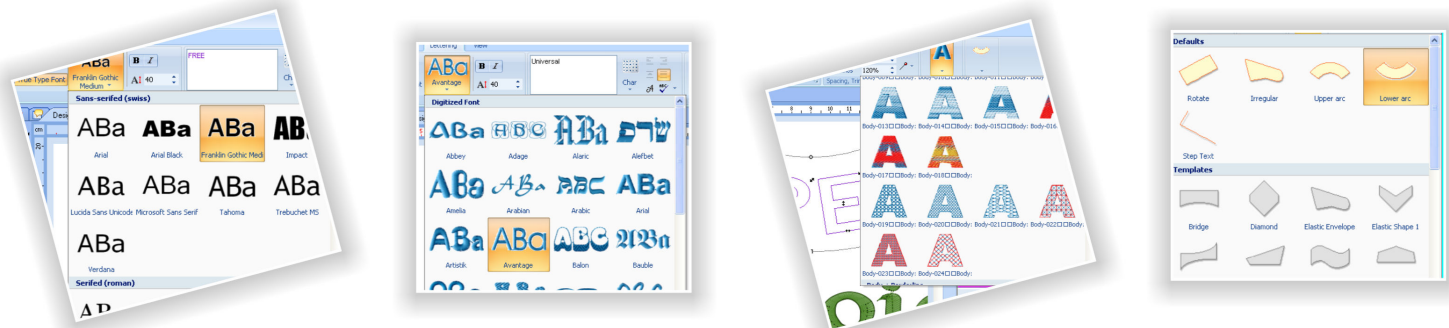

Lettering and Stitch Edition